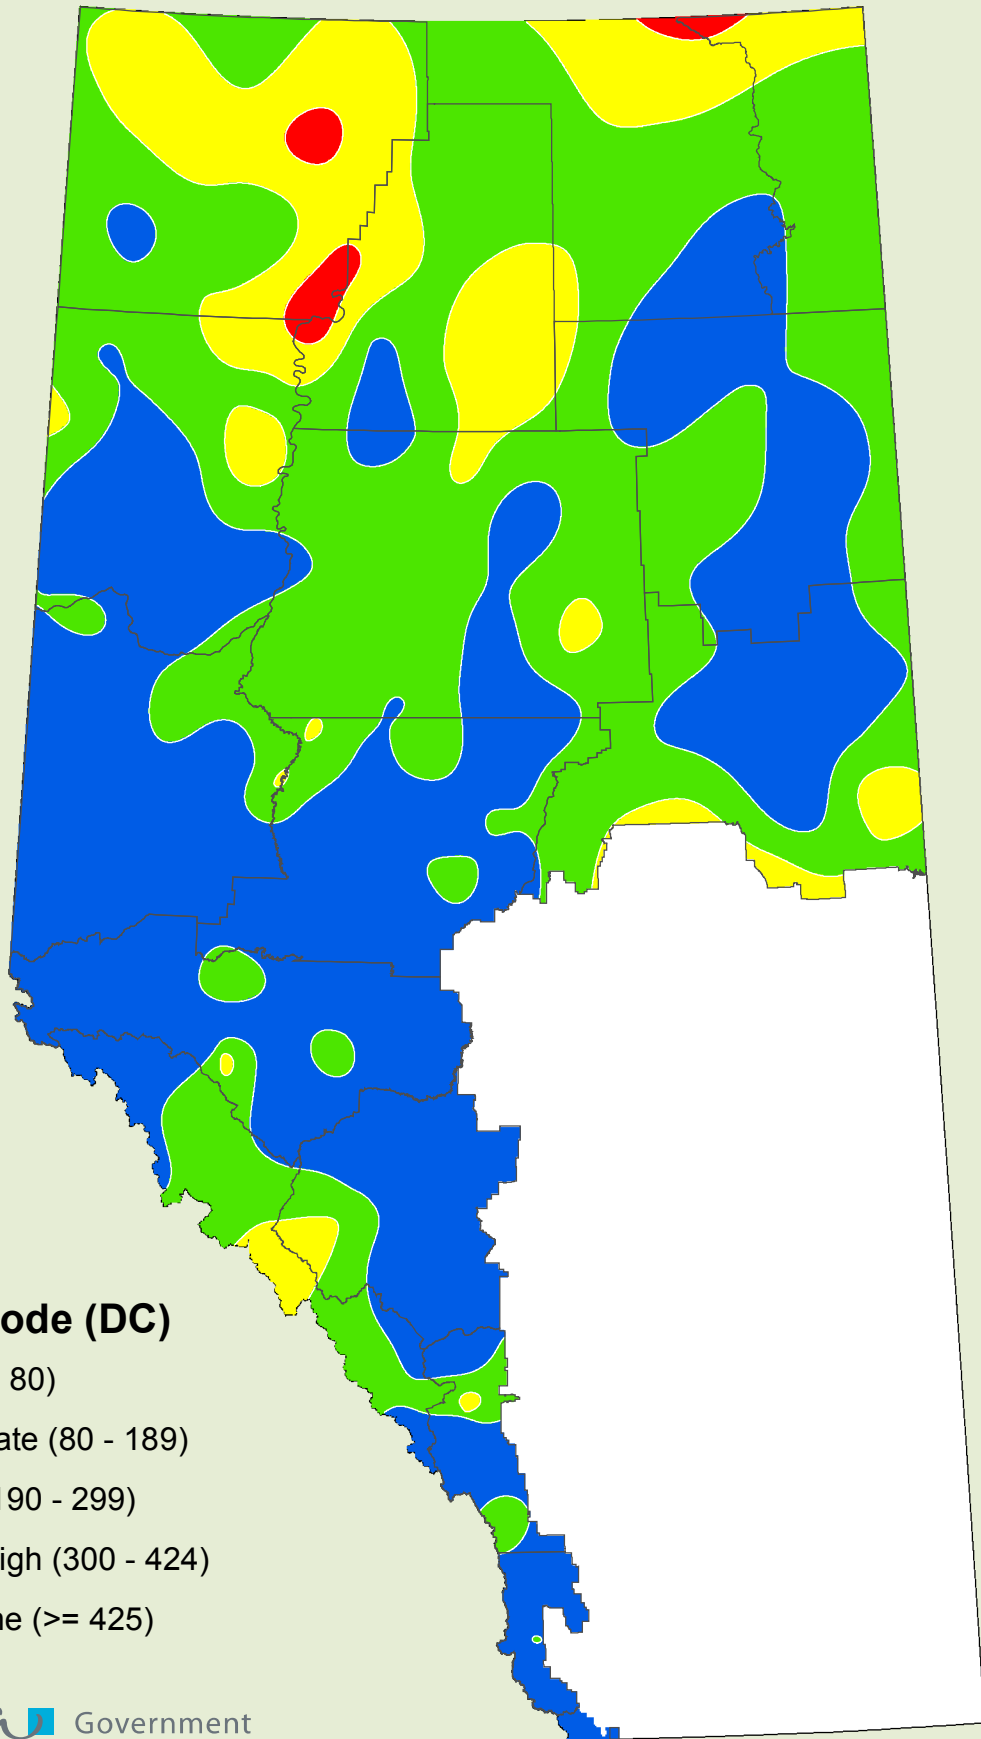

Drought Code (Preliminary)

April 1 2017

Drought Code (DC)

- Low (< 80)
- Moderate (80 - 189)
- High (190 - 299)
- Very High (300 - 424)
- Extreme (>= 425)